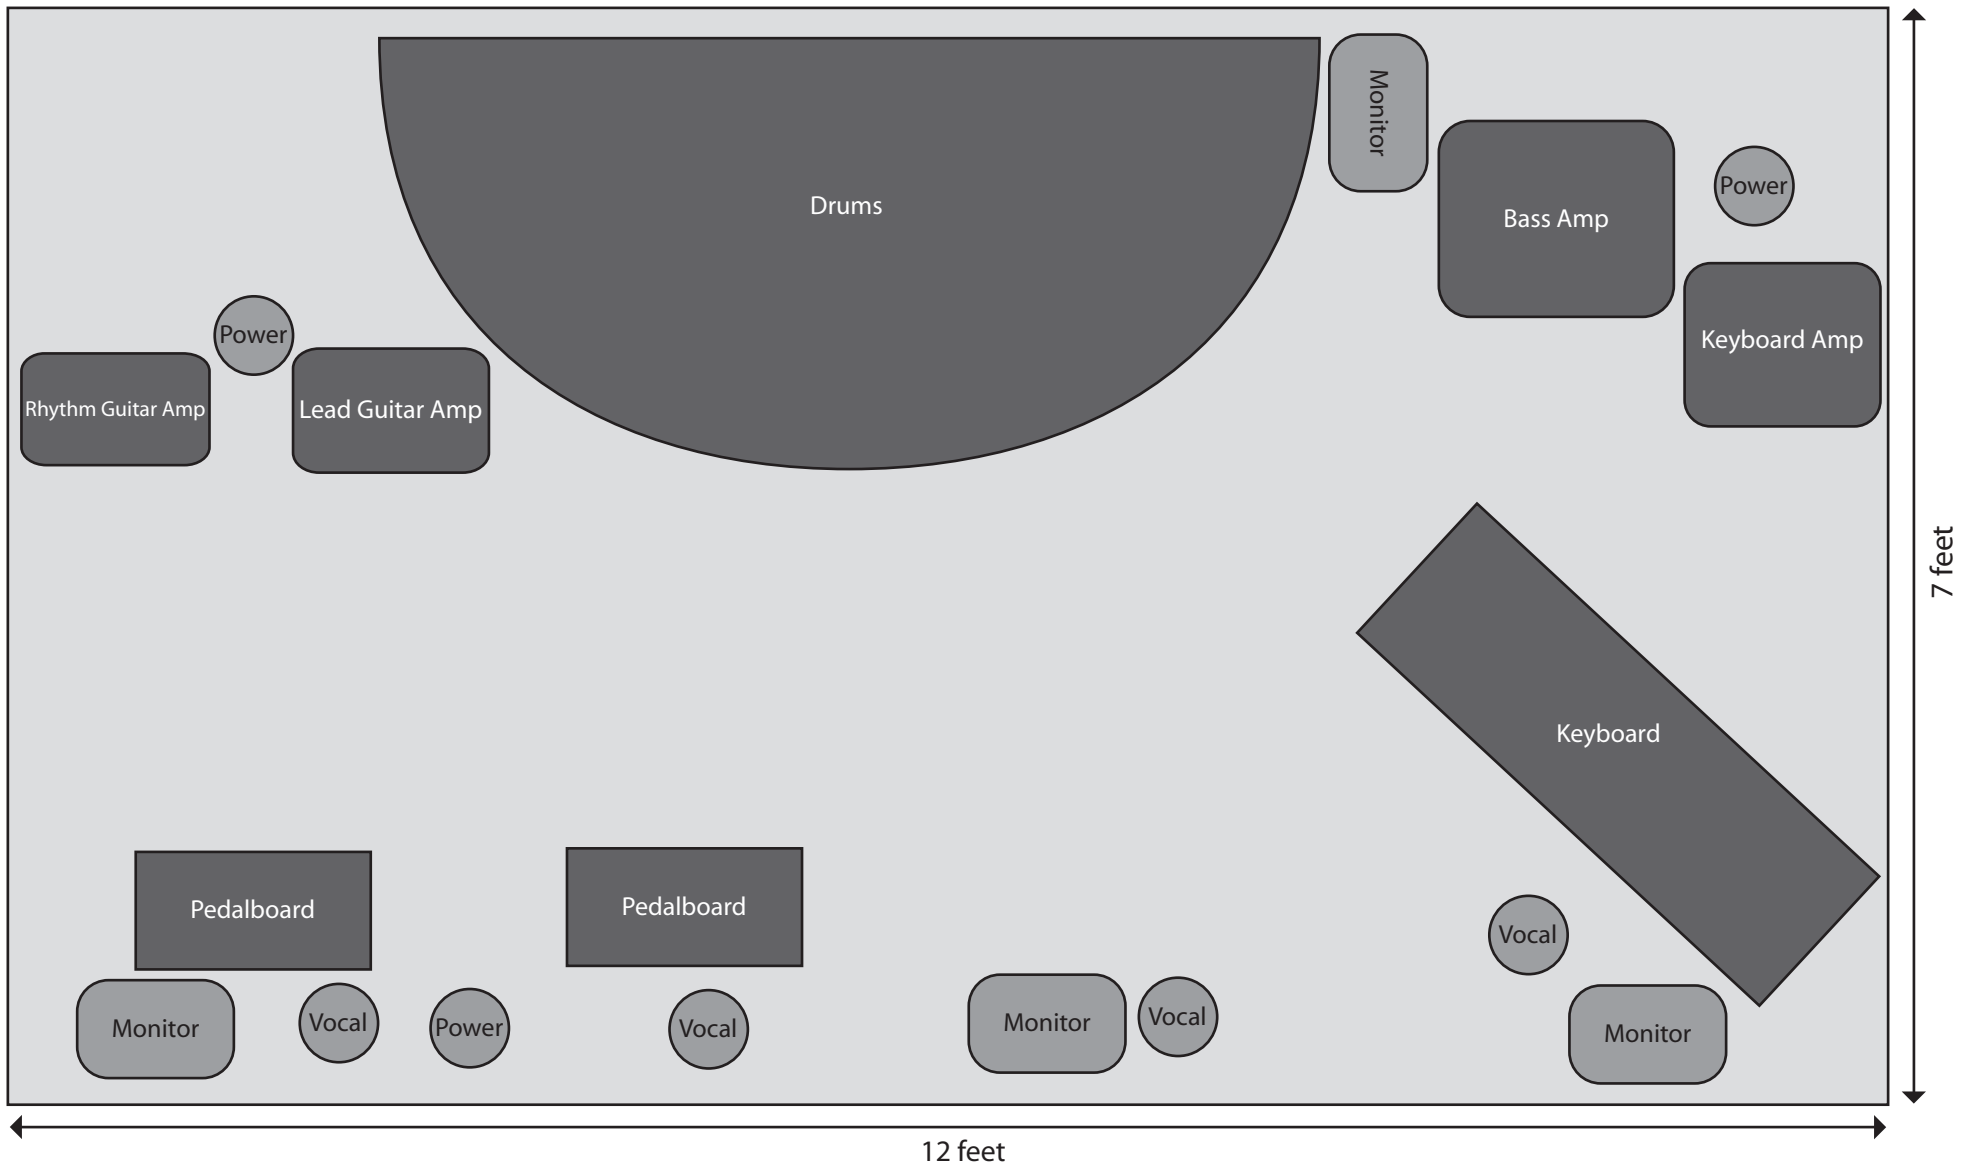

Rochester Road - Typical Stage Requirements

-  Band Gear
-  Provided by the house

- Itemized List:**
- 3 GROUNDED power drops
 - 4 vocal mics w/ stands
 - 4 floor monitors

Lead Technical Contact:
 Jamie Evans
 (323) 823-5670 cell
 jamie@rochesterroad.net